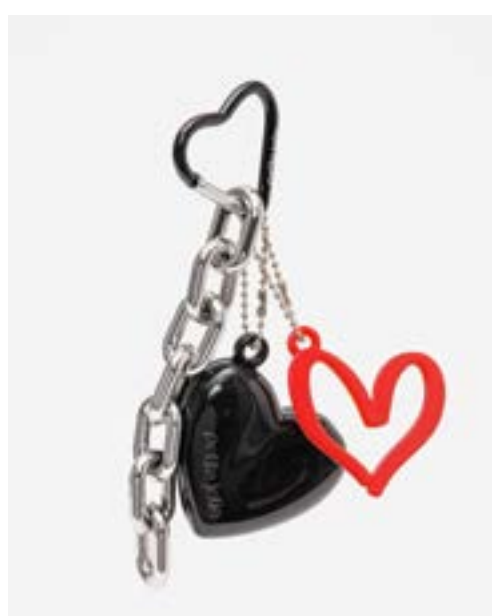

PJ20339 (2 unidades)
00027 | BLACK