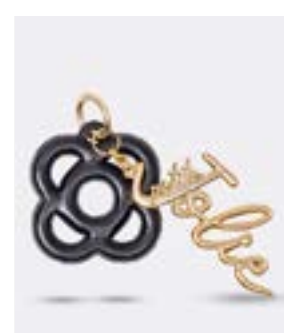

KEYCHAIN

MOQ: 4 UNI/COLOR

00027 | BLACK