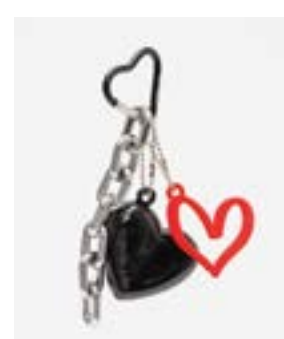

PJ20339

KEYCHAIN

MOQ: 2 UNI/COLOR

00027 | BLACK