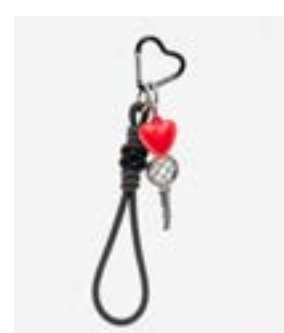

KEYCHAIN

MOQ: 2 UNI/COLOR

00027 | BLACK