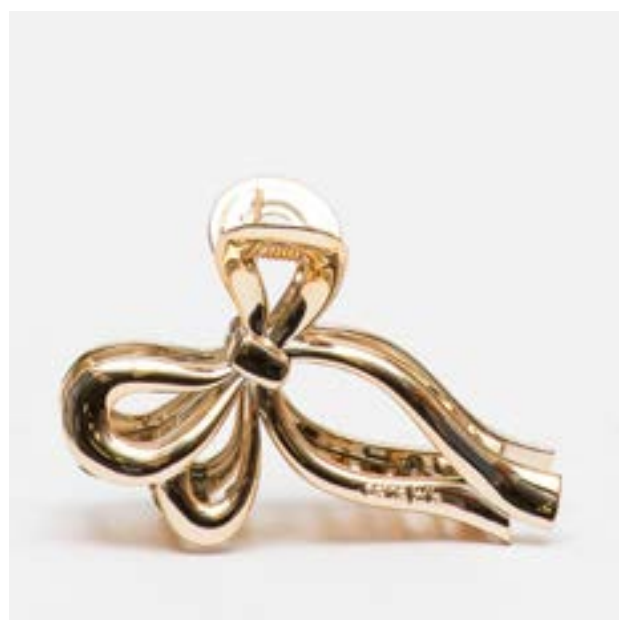

PJ20312

HAIR CLIP

MOQ: 4 UNI/COLOR

00017 | GOLD