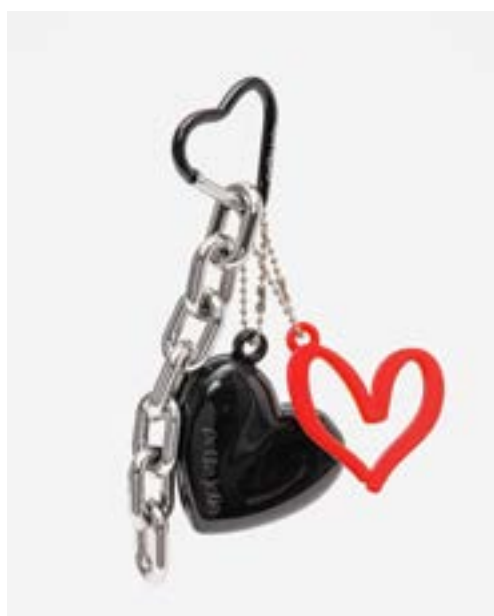

# COMBO CHARMS 4

Total quantity: 10 units  
(6 Diferents charms x 2UN per charm)  
Display not included

PJ20326 (2 units)  
02813 | SAND

PJ20326 (2 units)  
67556 | MILK CARAMEL

PJ20323 (2 units)  
00027 | BLACK