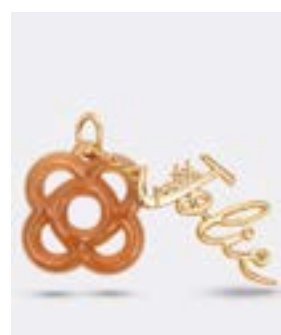

MOQ: 2 UNI/COLOR

00027 | BLACK

69012 | LIGHT LEMON

09959 | FUCHSIA

PJ20272

KEYCHAIN

MOQ: 4 UNI/COLOR

00027 | BLACK