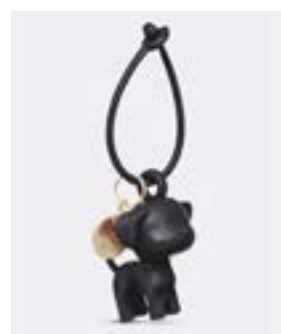

KEYCHAIN

MOQ: 8 UNI/COLOR

00027 | BLACK