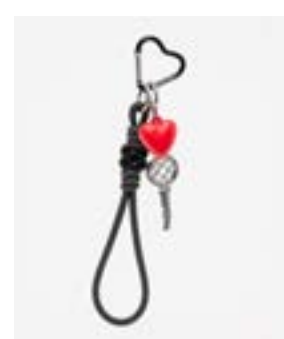

KEYCHAIN

MOQ: 2 UNI/COLOR

00027 | BLACK