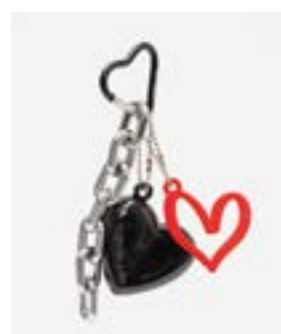

PJ20339

KEYCHAIN

MOQ: 2 UNI/COLOR

00027 | BLACK