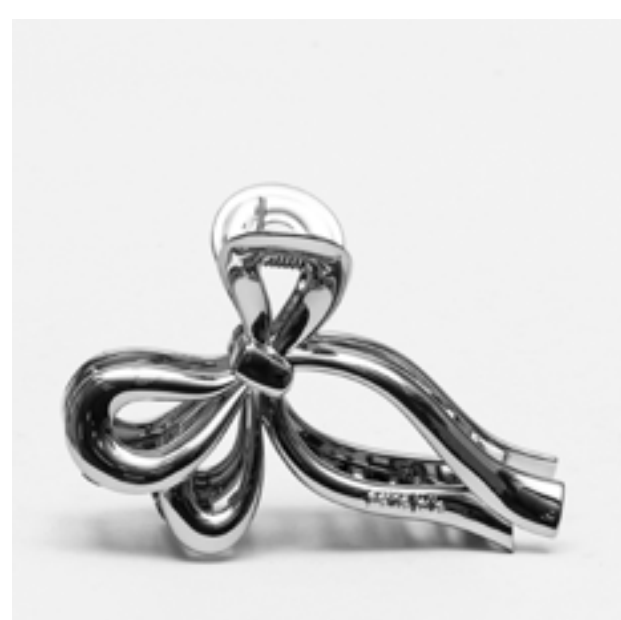

00622 | NICKEL