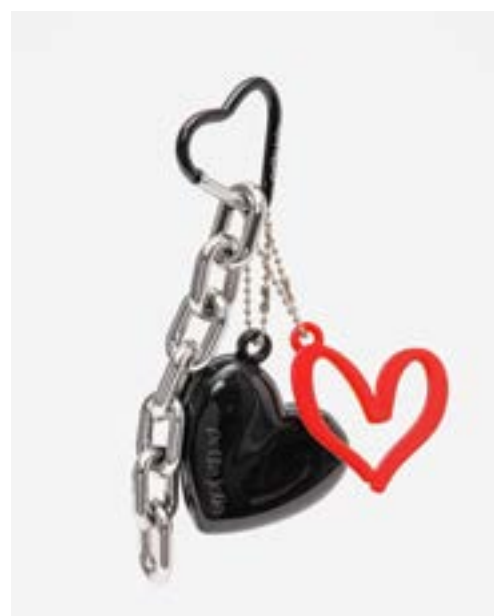

PJ20339 (2 unidades)
00027 | BLACK