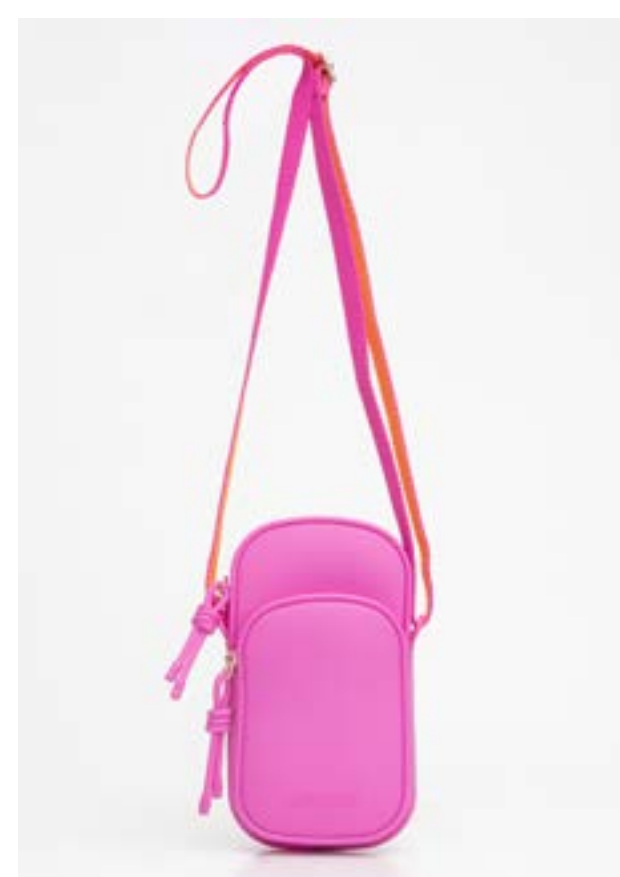

FERVO

Shoulder Strap: 70 - 135cm

Dimensions: 19 x 10 x 1,8cm

Moq: 2 bags/color

00027 | BLACK

67556 | MILK CARAMEL

02813 | SAND

09959 | FUCHSIA

69981 | BLUES

40833 | CHOCOLATE

00004 | WHITE

PJ10085

TED

Shoulder Strap: 68 - 135cm
Dimensions: 18 x 13 x 4,5cm

Moq: 2 bags/color

01686 | BLACK