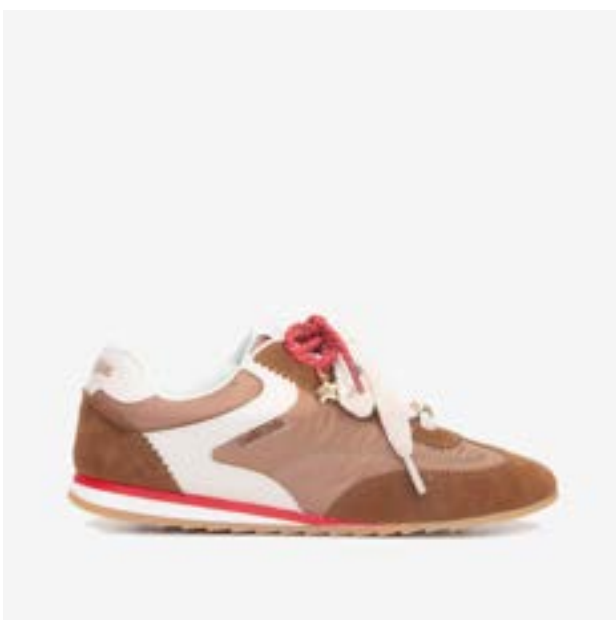

PJ7802

FLAT SNEAKER

BRA: 33/4, 35, 36, 37, 38, 39/0

USA: 5/6, 6.5, 7, 8, 9, 9.5/10.5

EUR: 35/6, 37, 38, 39, 40, 41/2

MOQ: 12 PAIRS/COLOR

CHECK THE PRE-PACKS OPTIONS DOWN BELOW

68398 | CHOCOLATE

PRE-PACK OPTIONS

	PRE-PACK 01:					
QTY	1	2	3	3	2	1
BRA:	33/34	35	36	37	38	39/40
USA:	5/6	6.5	7	8	9	9.5/10.5
EUR:	35/36	37	38	39	40	41/42