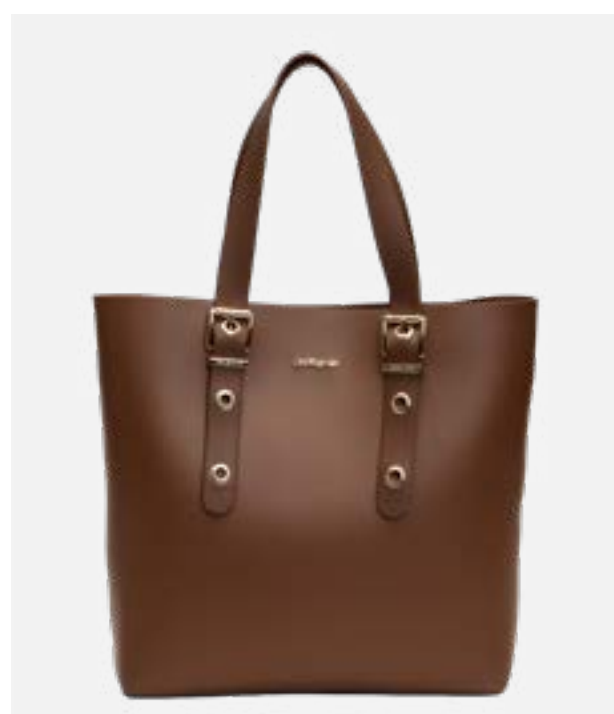

AMALFI

Hand Strap: 23cm

Dimensions: 37 x 34 x 10cm

Moq: 2 bags/color

00027 | BLACK

67556 | MILK CARAMEL

40833 | CHOCOLATE

PJ11443

NEW CITY

Hand Strap: 16cm

Dimensions: 36 x 35 x 11cm

Moq: 2 bags/color

00027 | BLACK

67556 | MILK CARAMEL

40833 | CHOCOLATE

PJ11421