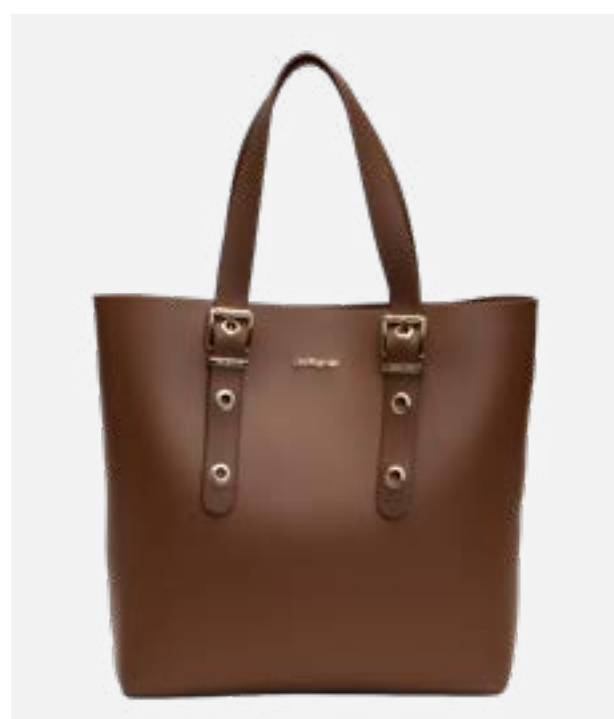

Dimensions: 37 x 34 x 10cm

Moq: 2 bags/color

00027 | BLACK

67556 | MILK CARAMEL

40833 | CHOCOLATE

PJ11443

NEW CITY

Hand Strap: 16cm