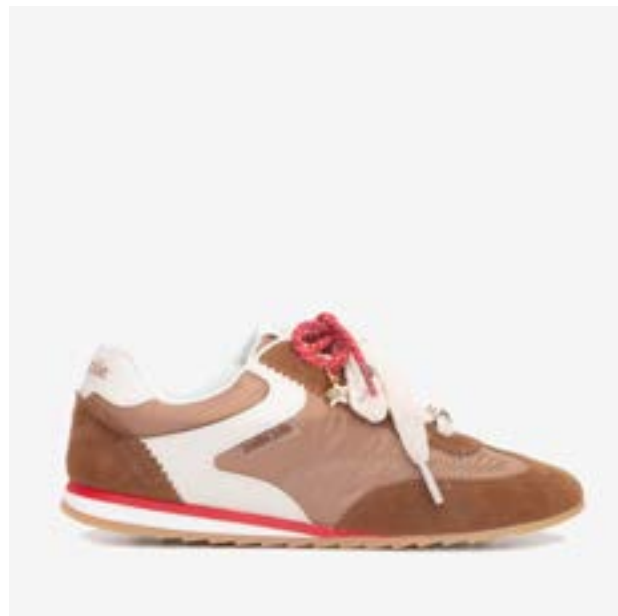

68398 | CHOCOLATE