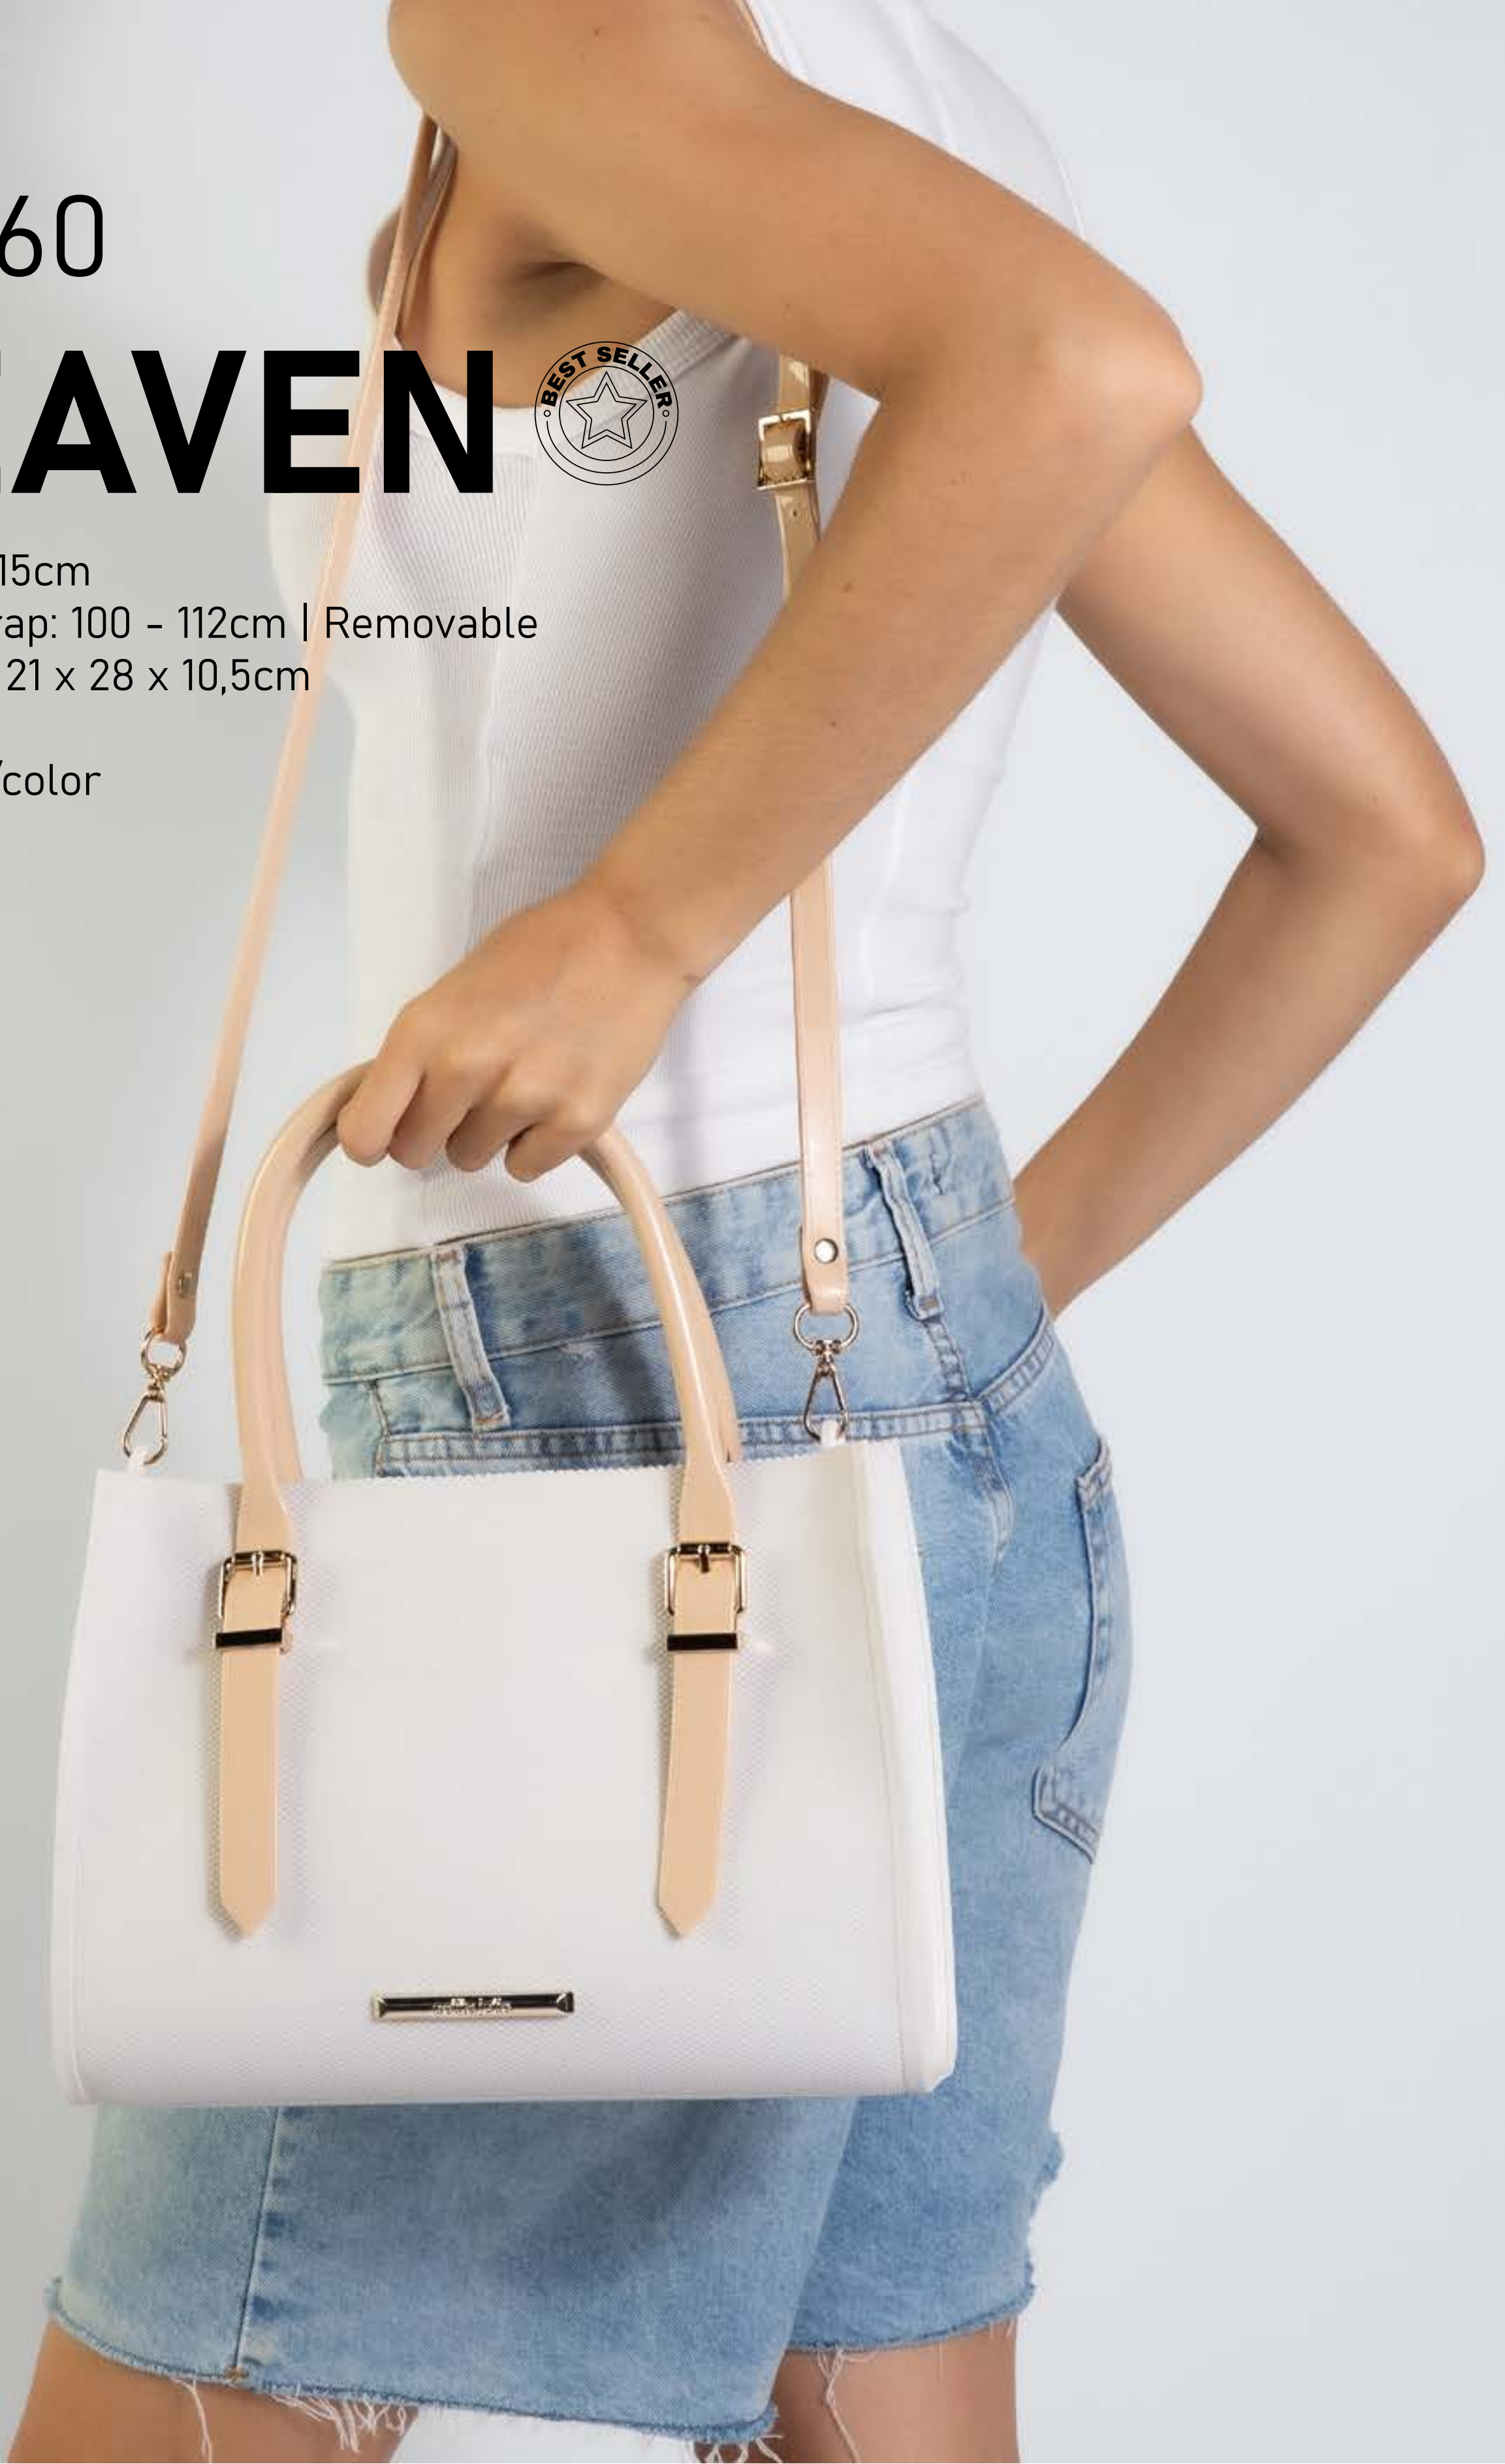

PJ11160

HEAVEN

Hand Strap: 15cm

Shoulder Strap: 100 - 112cm | Removable

Dimensions: 21 x 28 x 10,5cm

Moq: 2 bags/color

67656 | BLACK

67556 | MILK CARAMEL