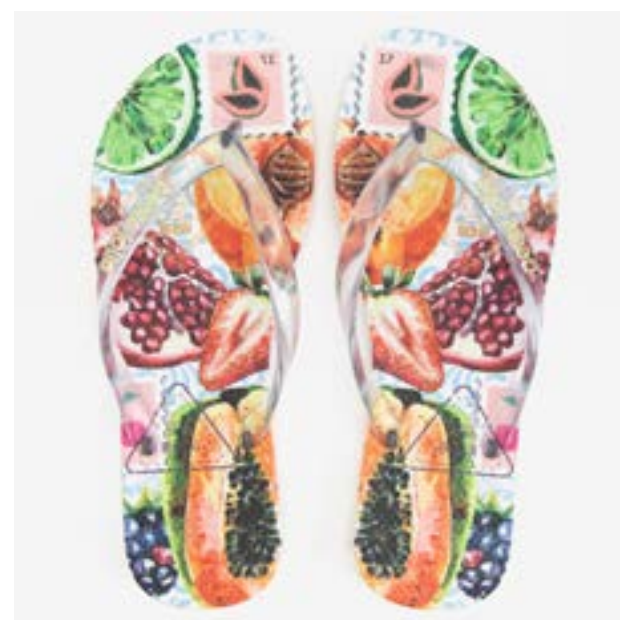

70115 | FRUTAS 08