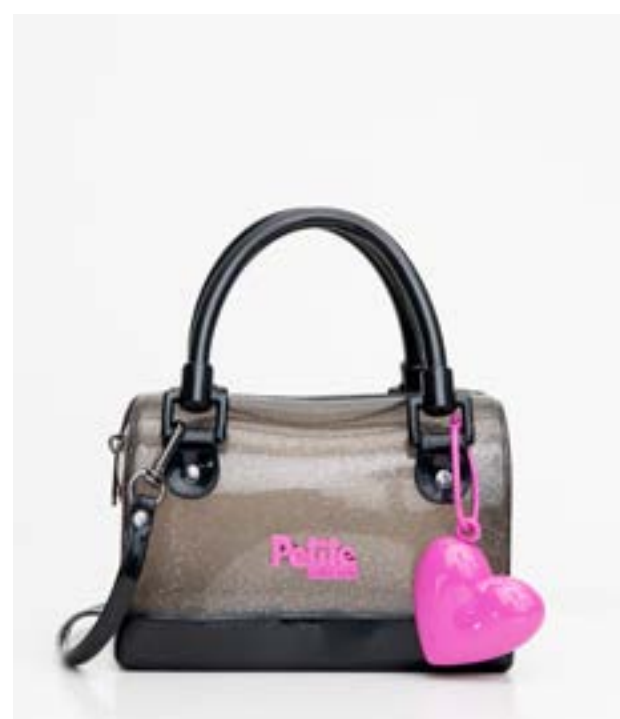

PJ11428IN

MINI BLOOM IN

Shoulder Strap: 89 - 109cm

Dimensions: 13 x 18 x 9,5cm

Moq: 02 bags/color

24560 | BLACK MAXI GLITTER