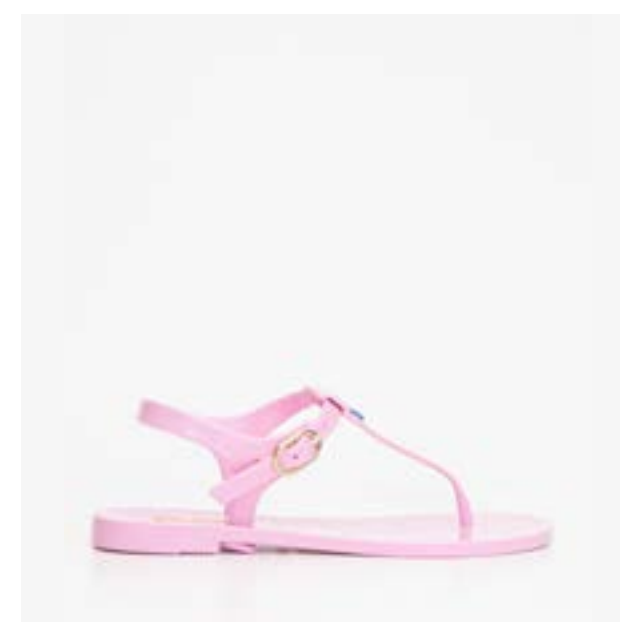

EUR: 27, 28, 29, 30, 31, 32, 33, 34

MOQ: 9 OR 12 PAIRS/COLOR

06404 | BLACK

55669 | FULL SILVER GLITTER

48372 | TRANSLUCENT FUCHSIA

56555 | NEW LIGHT PINK

PJ7862IN

NOAH IN